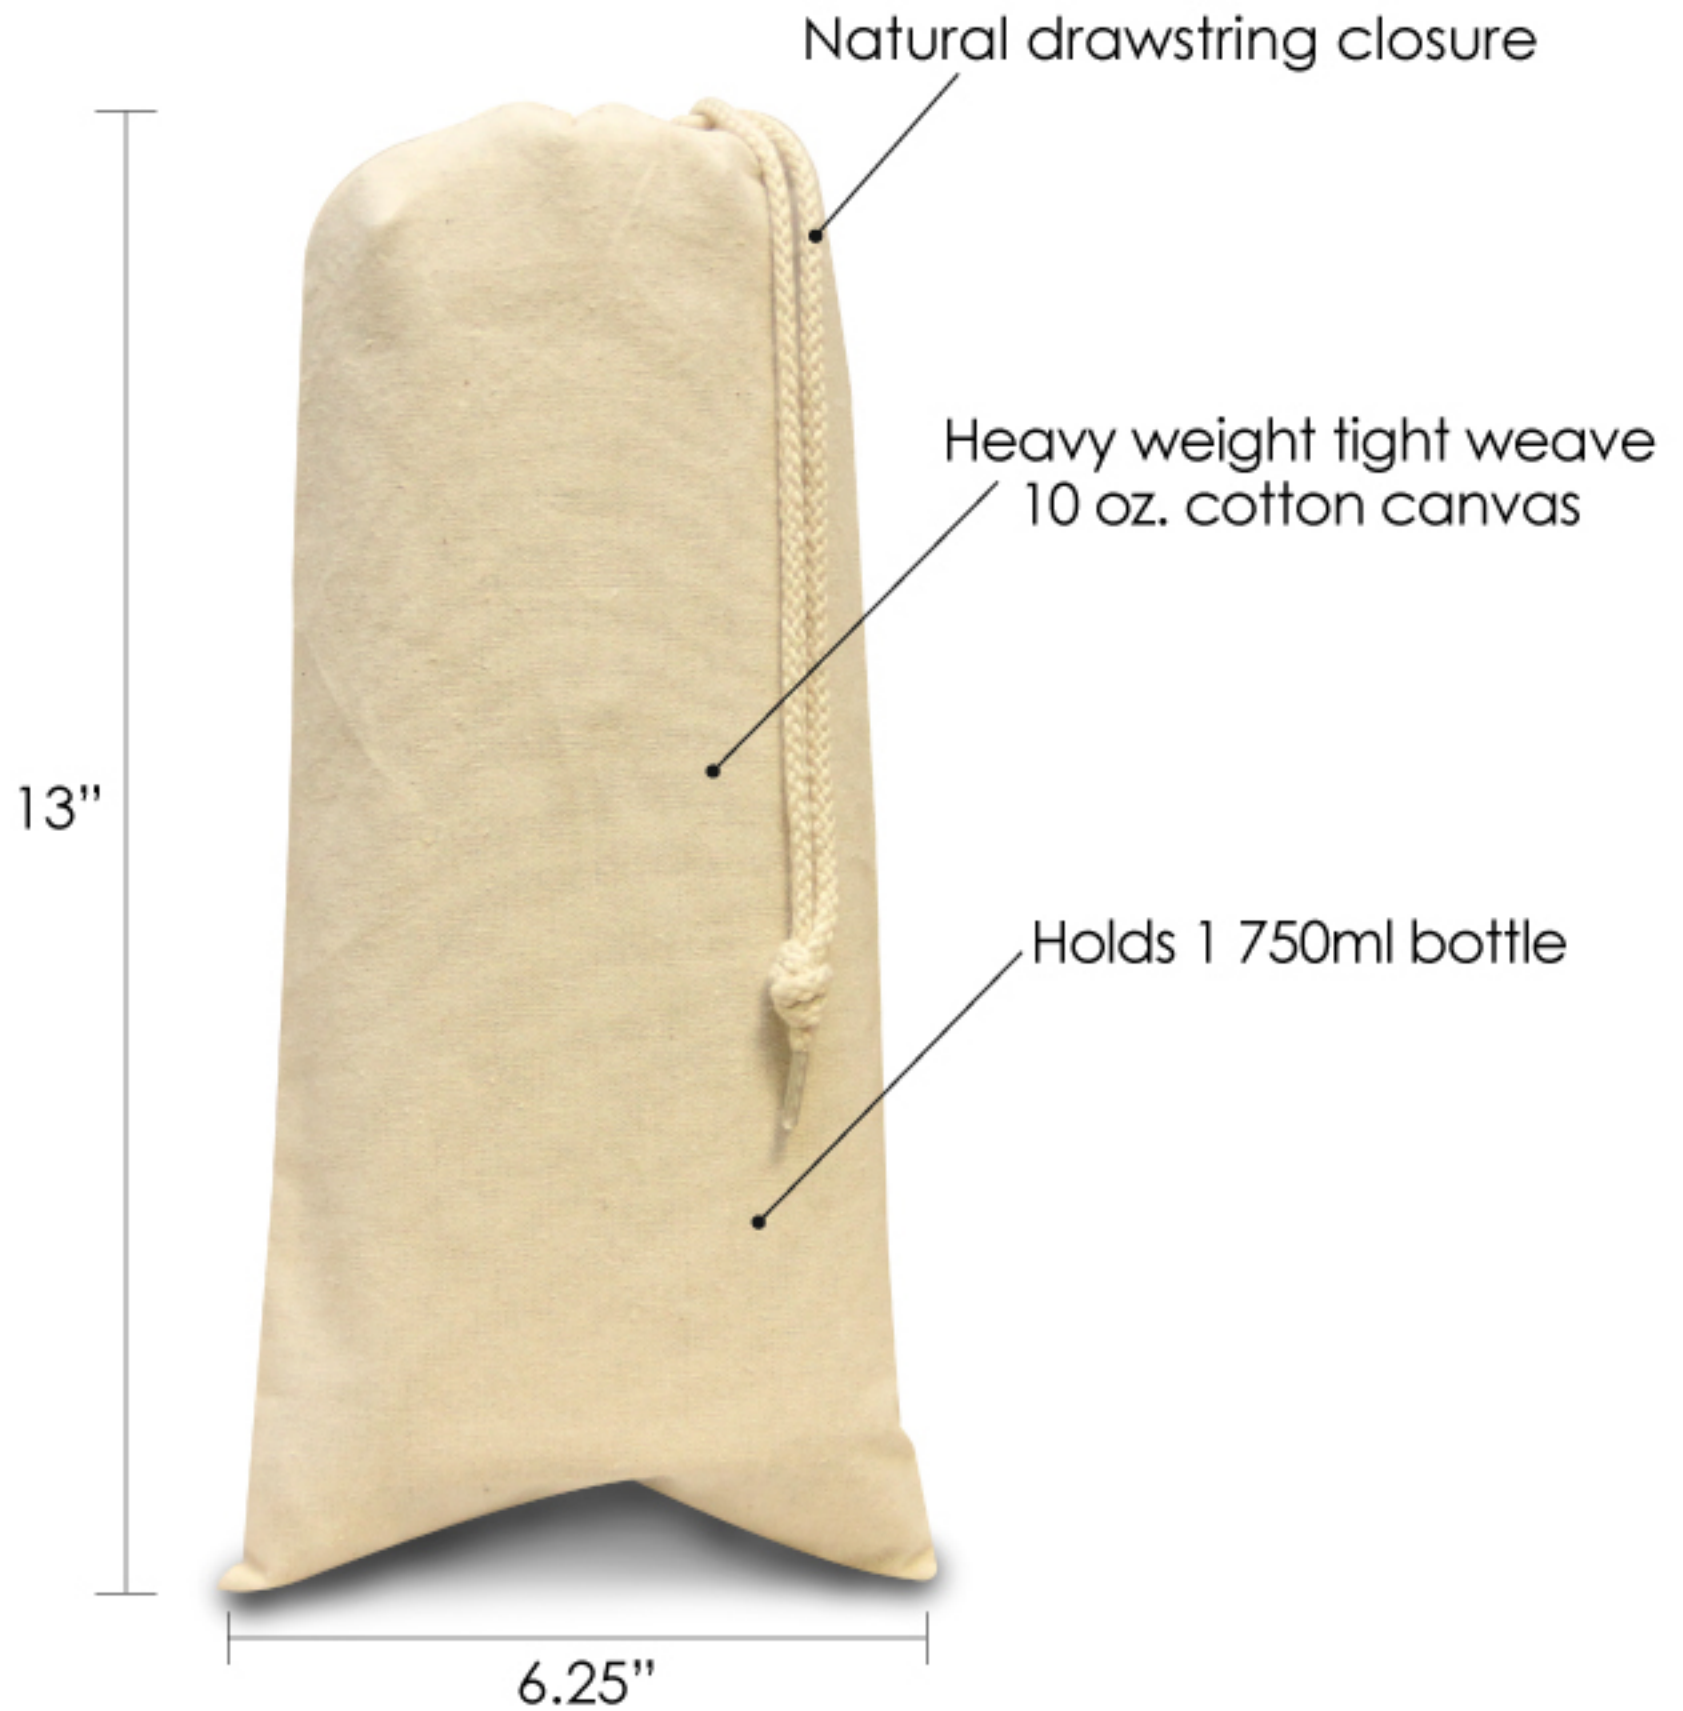

1727 Fredericksburg Drawstring Wine Tote

Available in Natural