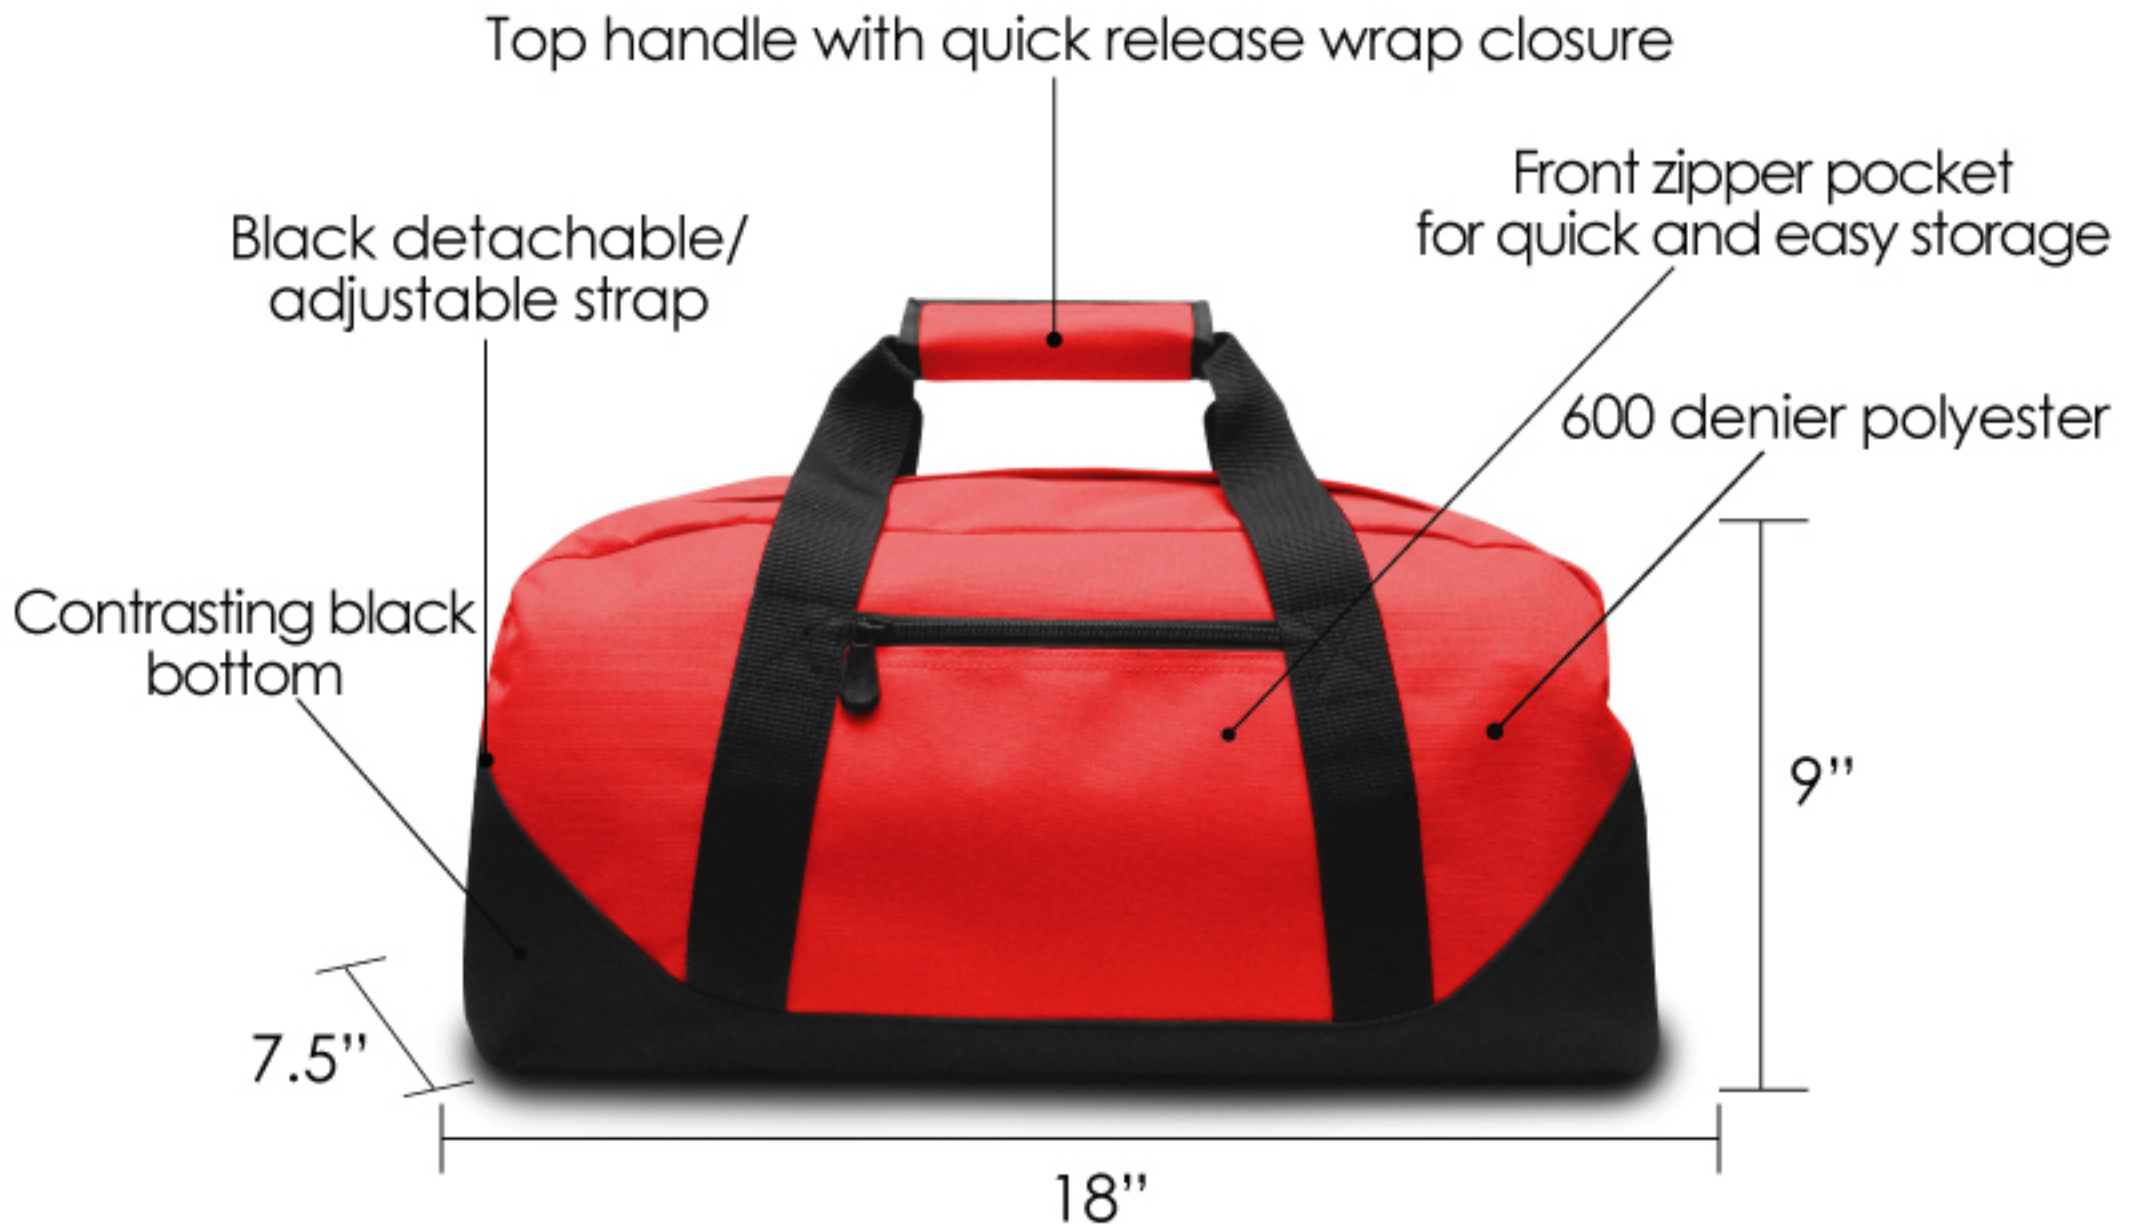

2250 Liberty Series Small Duffle

Available in 6 Colors

Black

Charity Pink

College Forest

Navy

Red

Royal