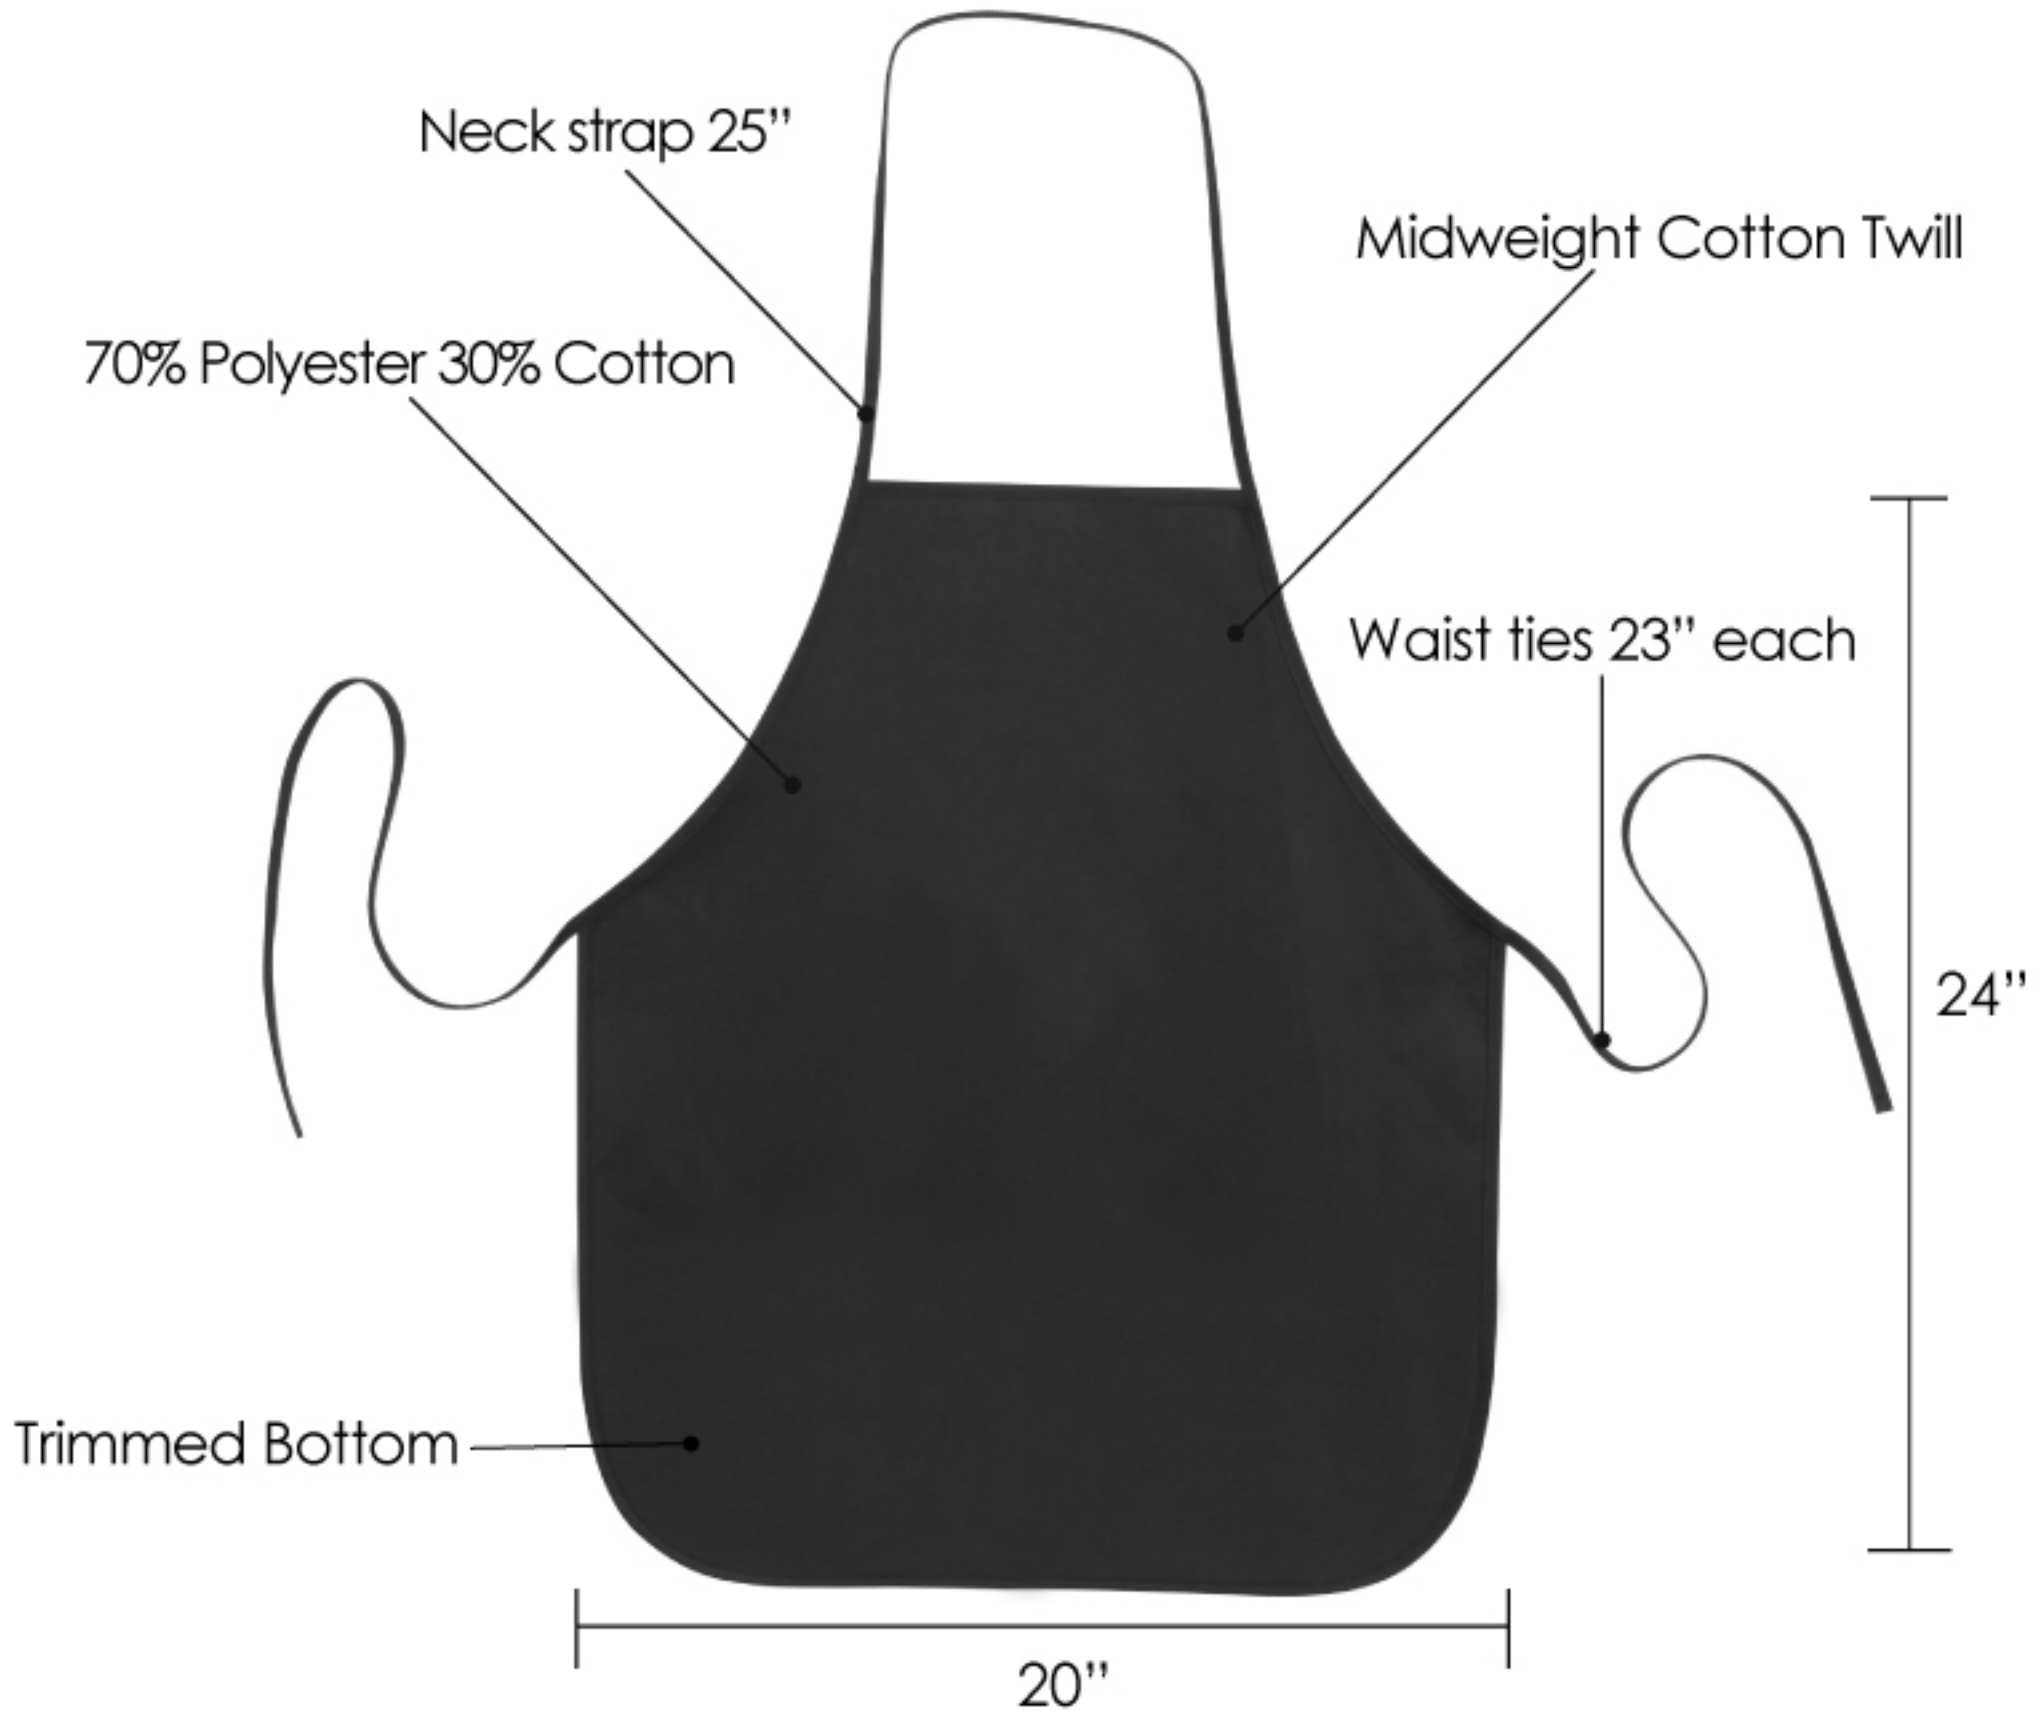

# 5510 Midweight Cotton Twill Butcher Style Apron

Available in Black