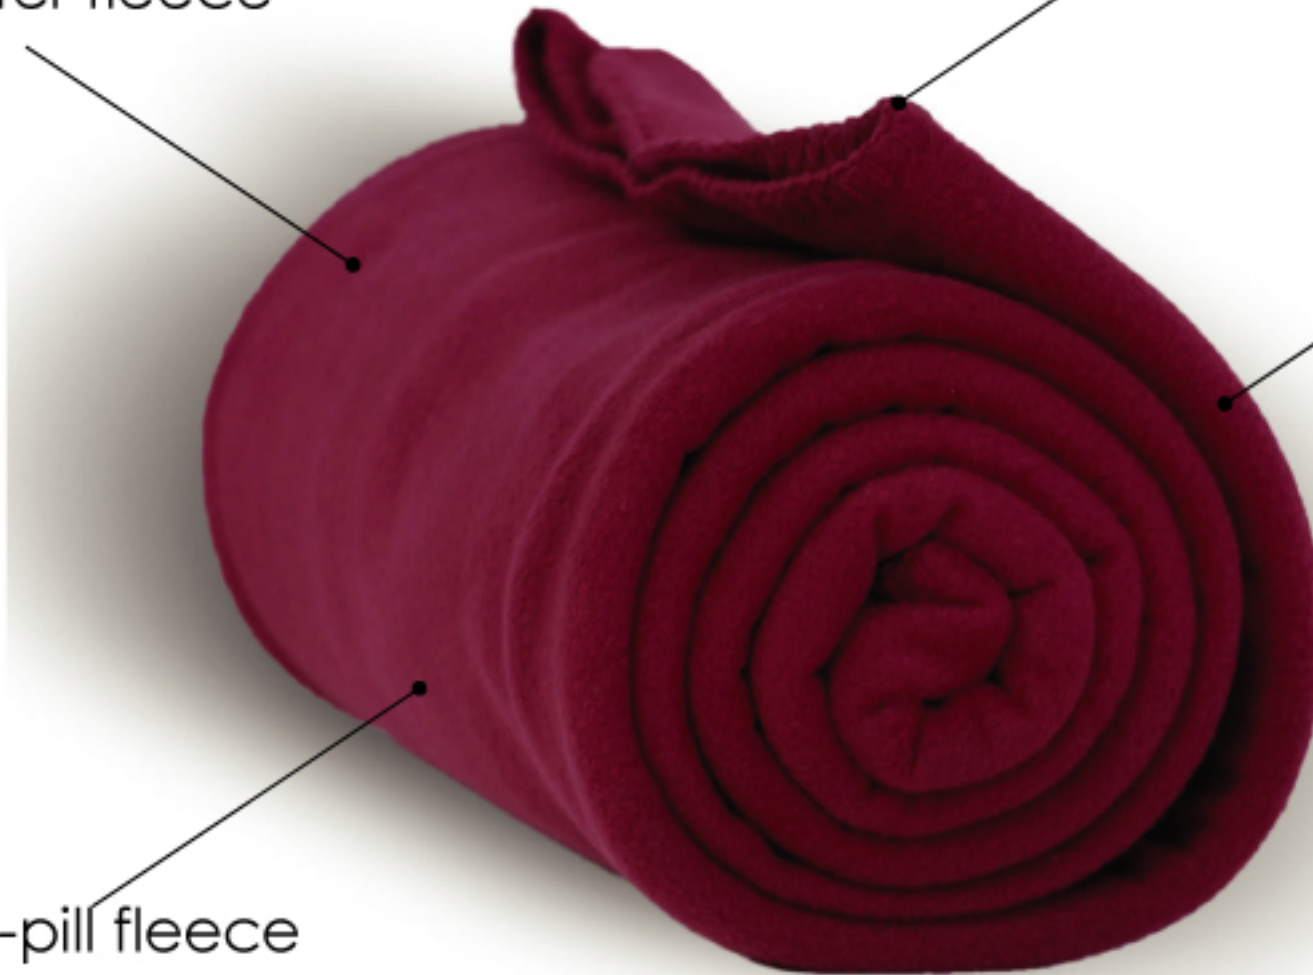

8700 Fleece Throw

13.8-ounce, 100% polyester fleece

Matching whipstitch trim

50" x 60"

Anti-pill fleece

Available in 15 Colors

Charcoal
(has black whipstitch)

Burgundy

Camel

Black

Cocoa

Cream

Forest

Heather

Navy

Orange

Pink

Purple

Red

Royal

Yellow