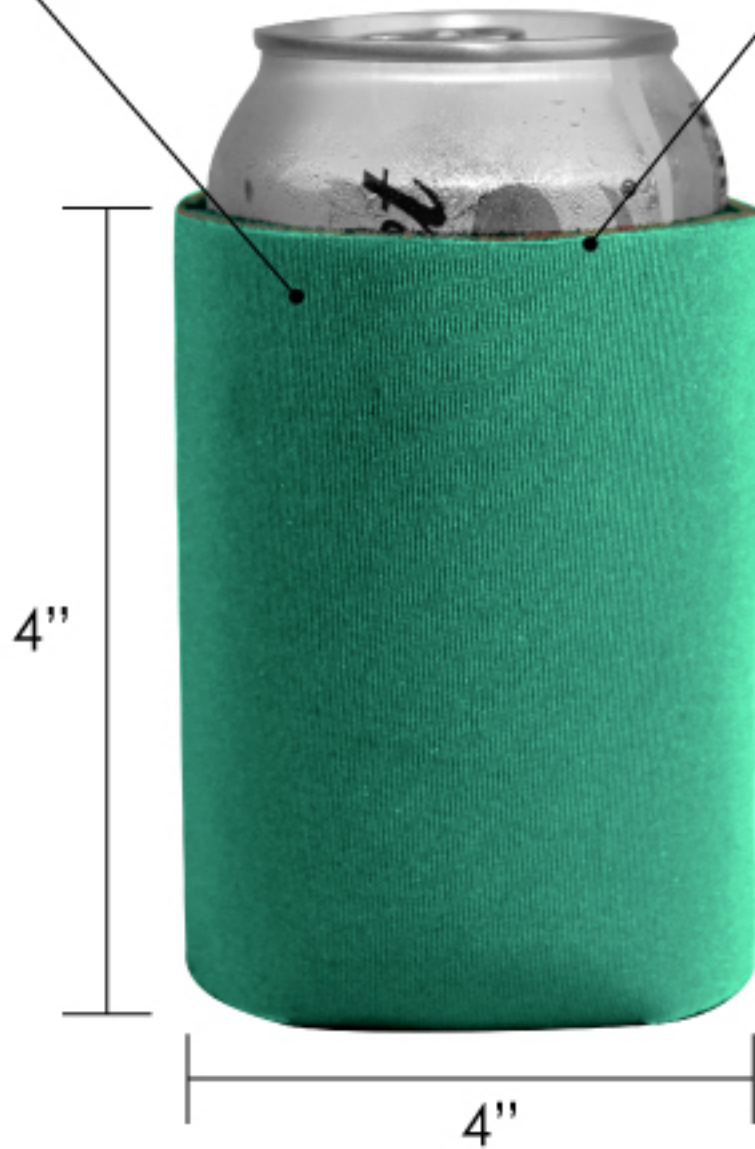

FT001 Insulated Beverage Holder

Insulated beverage holder

Jersey knit with foam backing

Folds flat

Available in 11 Colors

Black Forest Hot Pink Navy Orange Purple Red Retro Camo Royal Teal Yellow