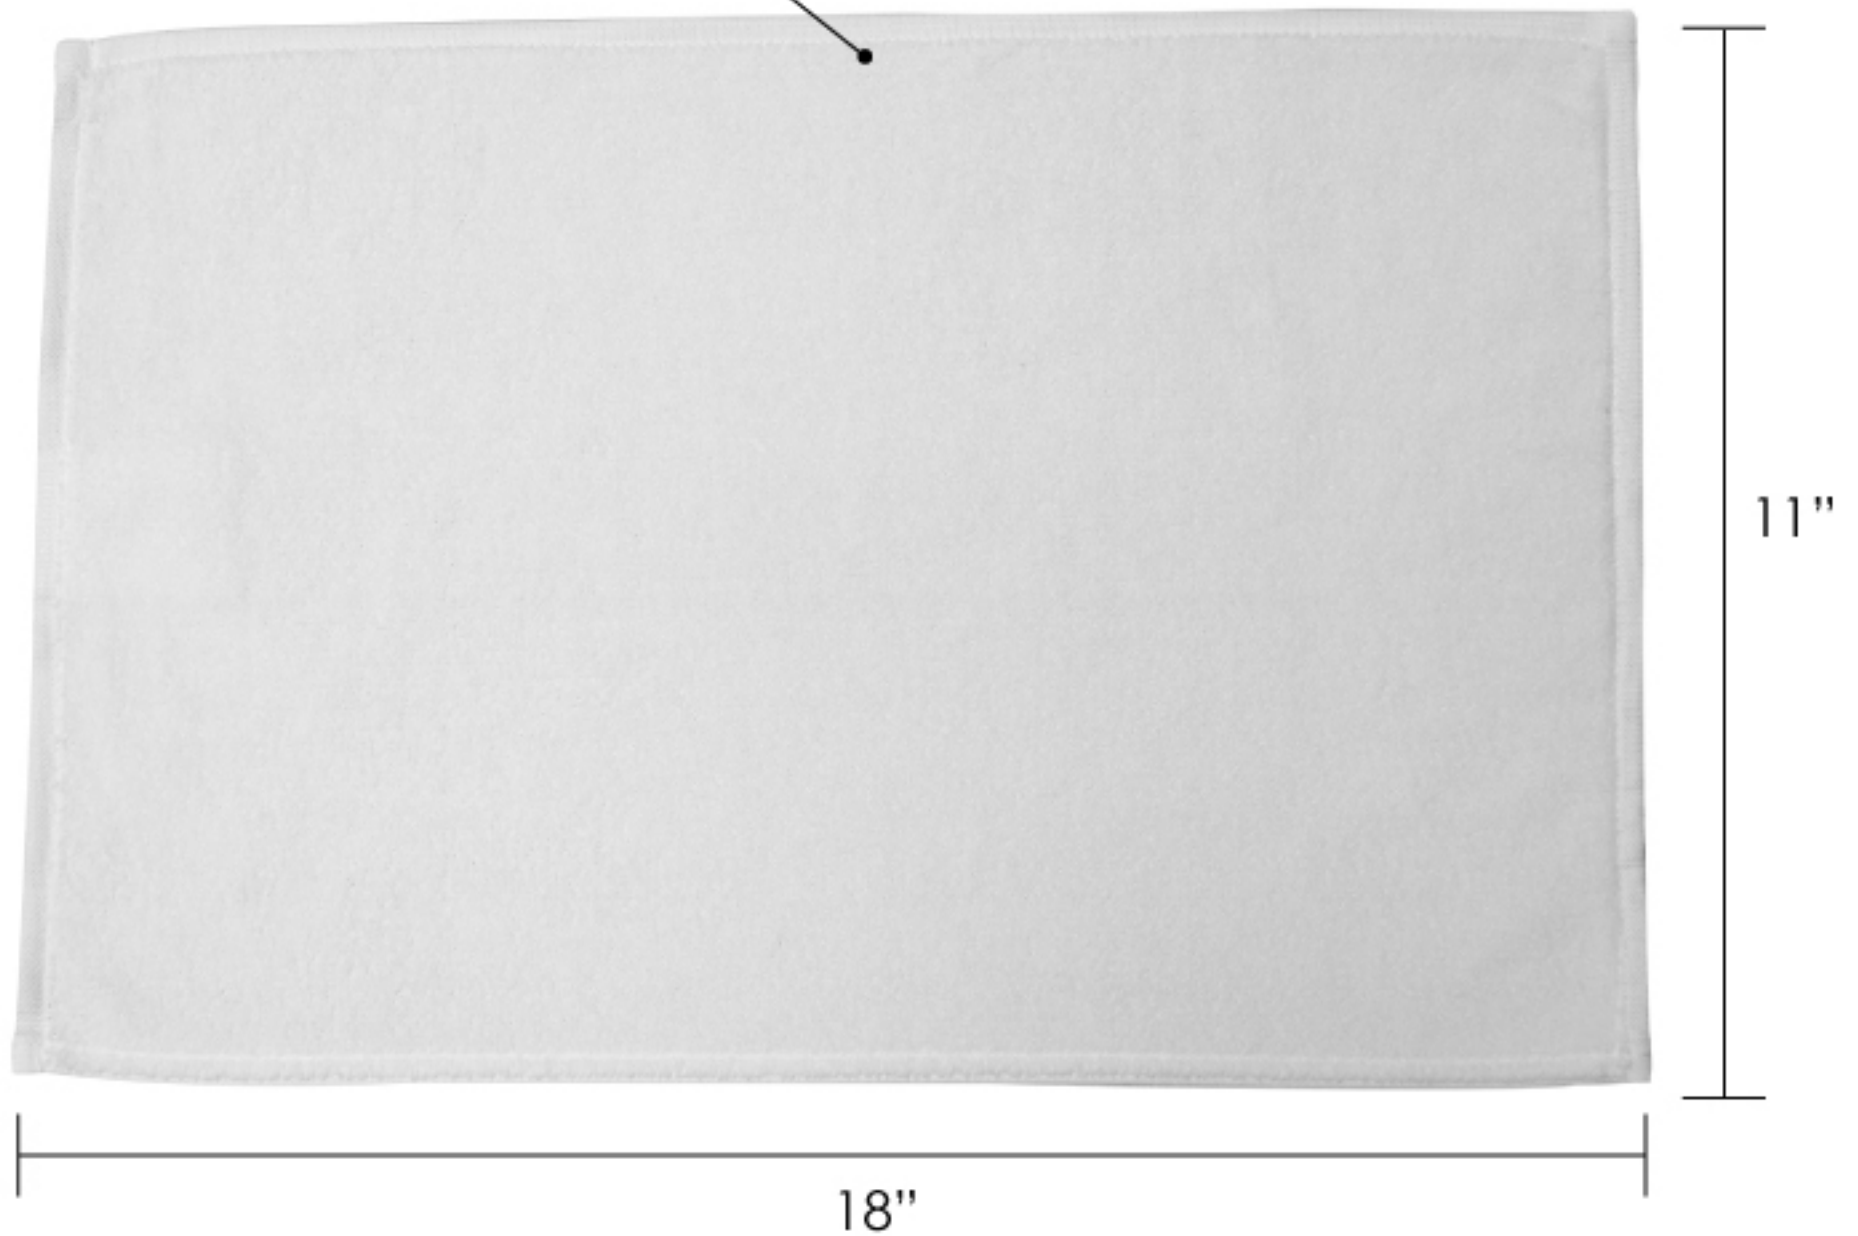

OAD1118MF Microfiber Rally Towel

Flat front microfiber,
terry back

Available in White